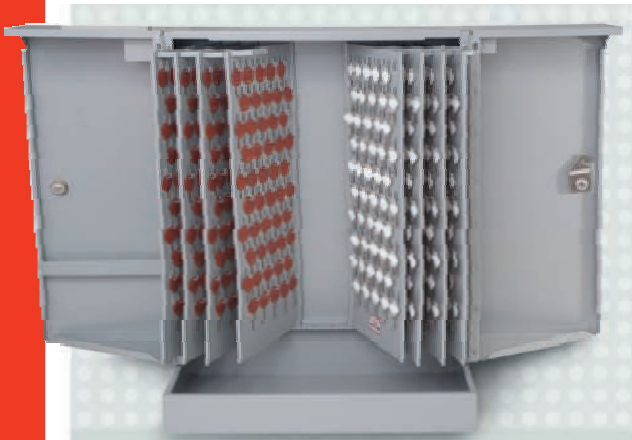

Additional accessory panels: P/100 Standard, PP/10 Prison Panel

KEY MANAGEMENT SYSTEMS

Senior Wall Cabinet

For larger key management users, the Senior Wall Cabinet is recommended. This model holds up to three “Swingomatic” key panels. Equipped with a “no-sag” door hinge, the Senior is supplied with a nickel-plated brass, pin tumbler lock and two keys.

Additional accessory panels: 200P Standard

Diplomat Table Key Cabinet

The functional design of the Diplomat makes it a high capacity unit of unusual flexibility. Features 5 to 12 “Swingomatic” key panels and has “Vistascope” doors which open to the cabinet’s full depth. This assures full visibility and accessibility. The Diplomat’s doors have “no-sag” piano-type hinges, and are equipped with chrome plated locking door handles and two keys.